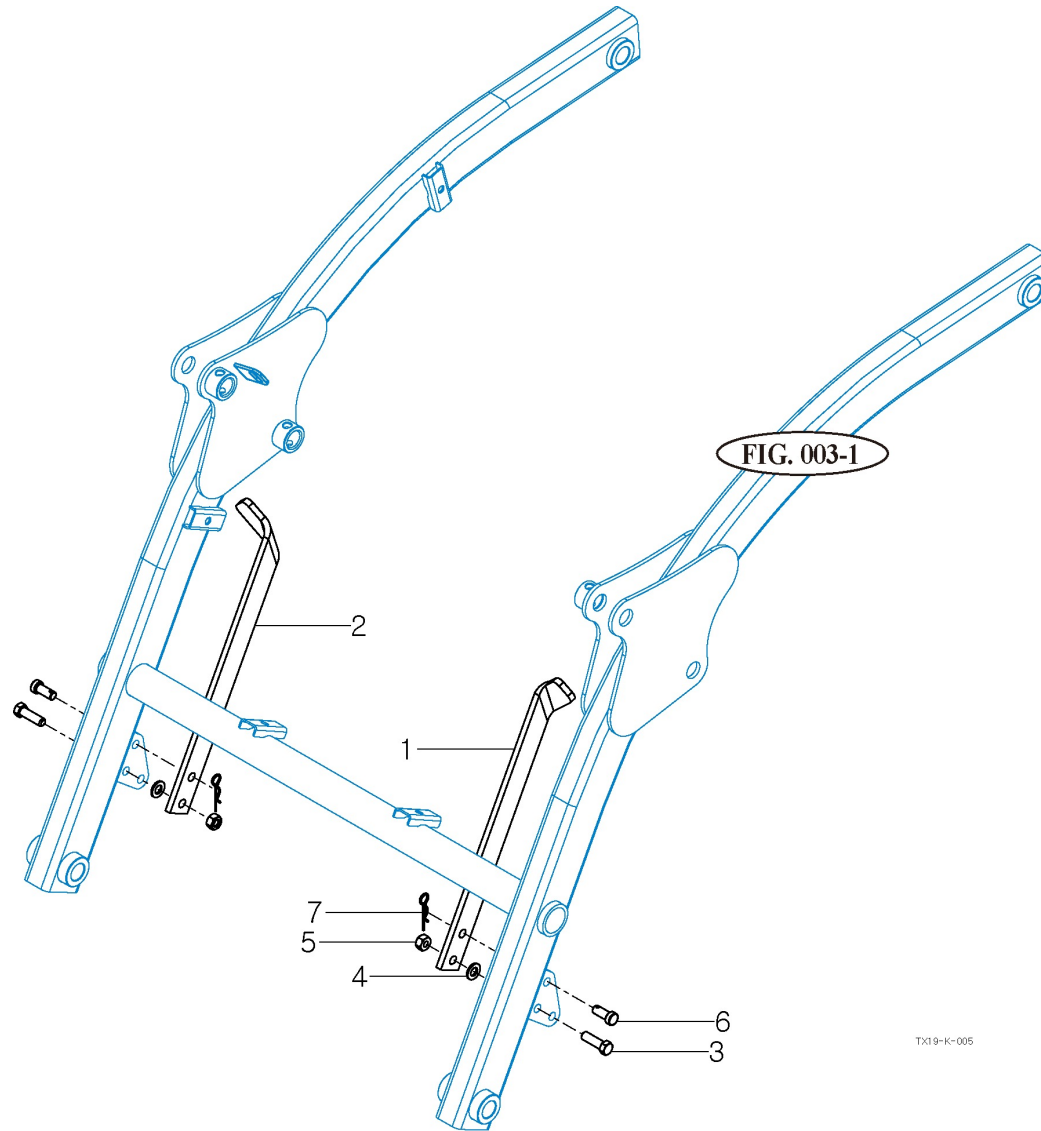

FIG 005

TX22H

STAND

P1

Year / Month

2019 / 08

TX19-K-005