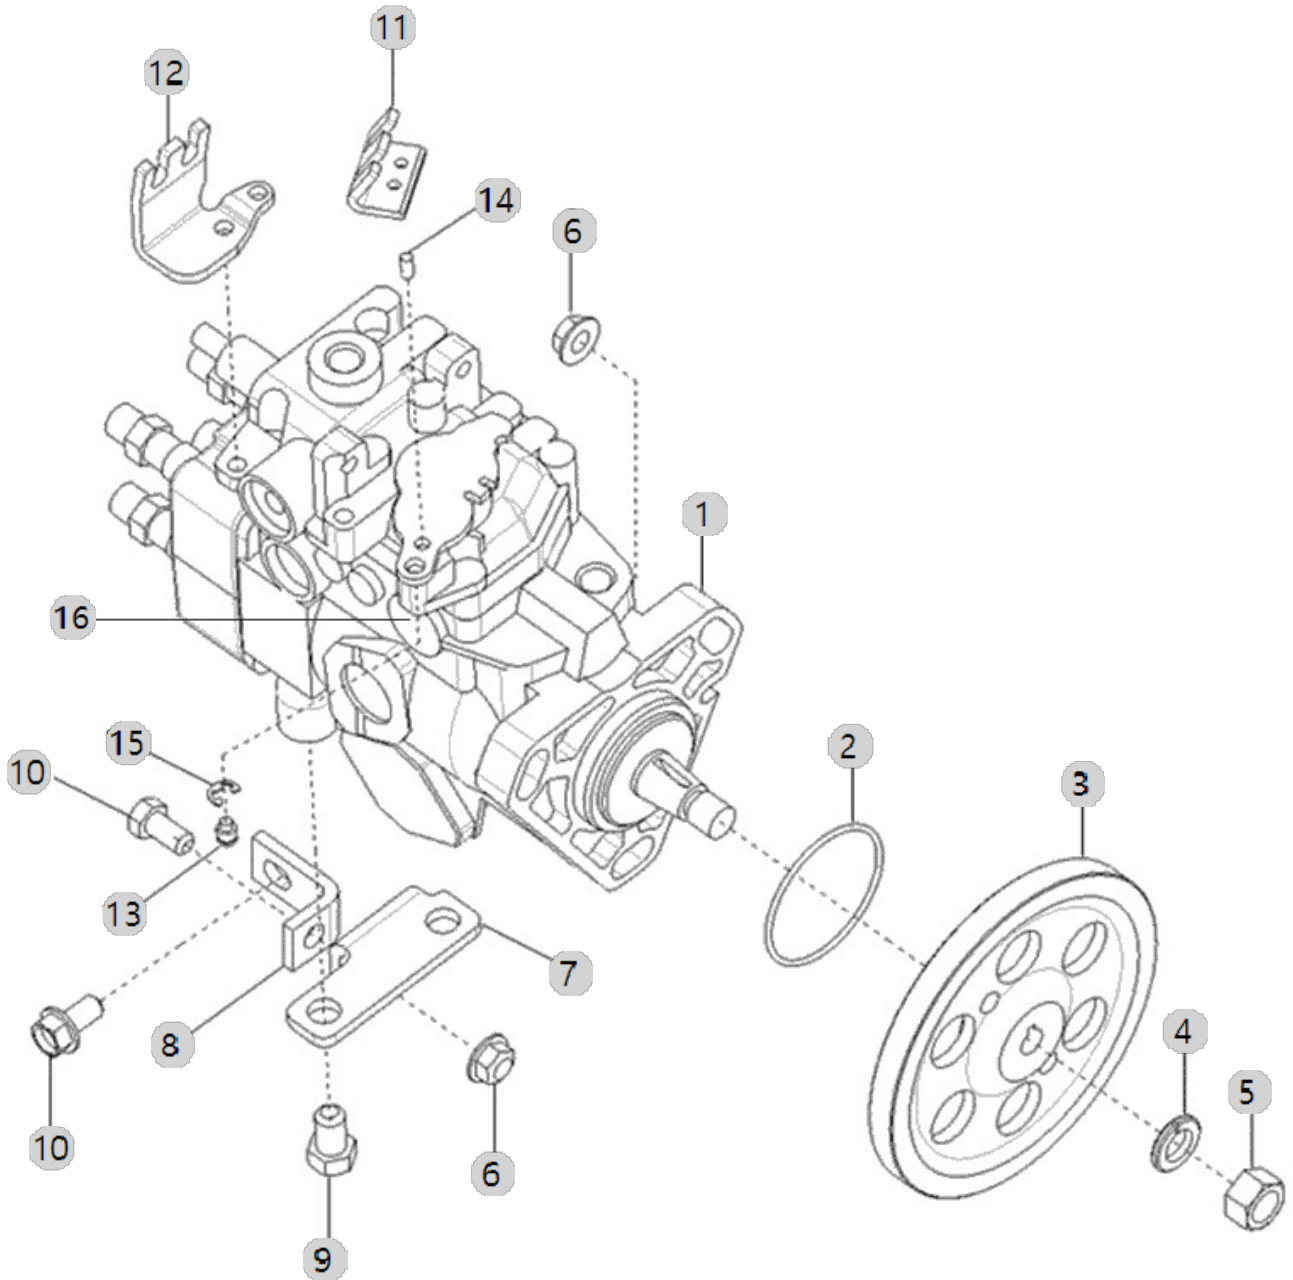

A12_006

A1700N4-ETR_5
(AB00324)

FUEL INJECTOR

Year/Month

2022-12-16