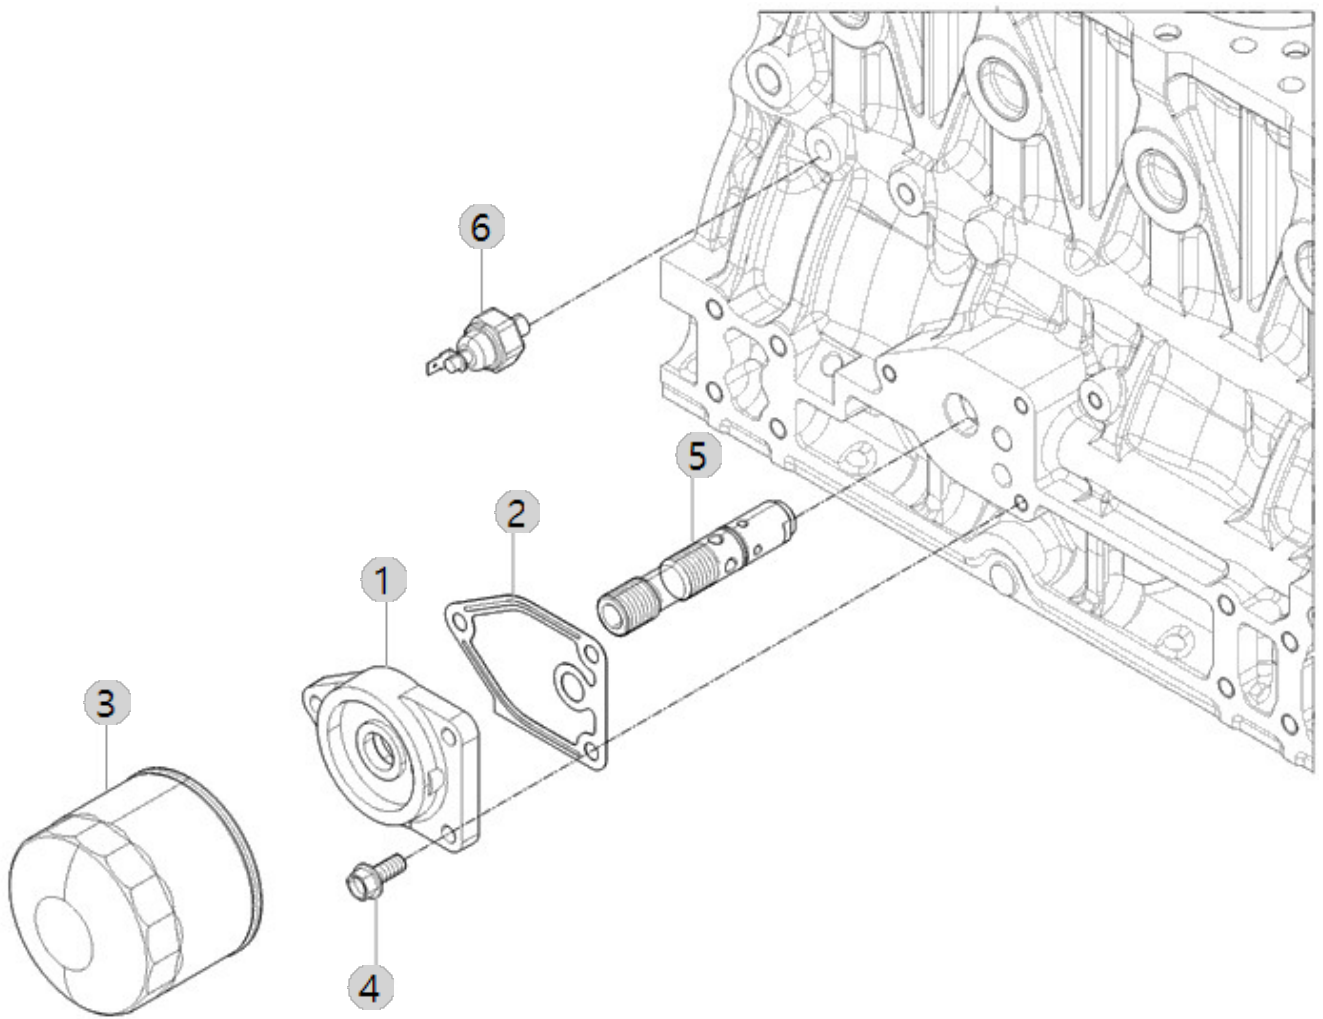

A29_005

A1700N4-ETR_5
(AB00324)

FILTER, LUBRICATING OIL

Year/Month

2022-12-16