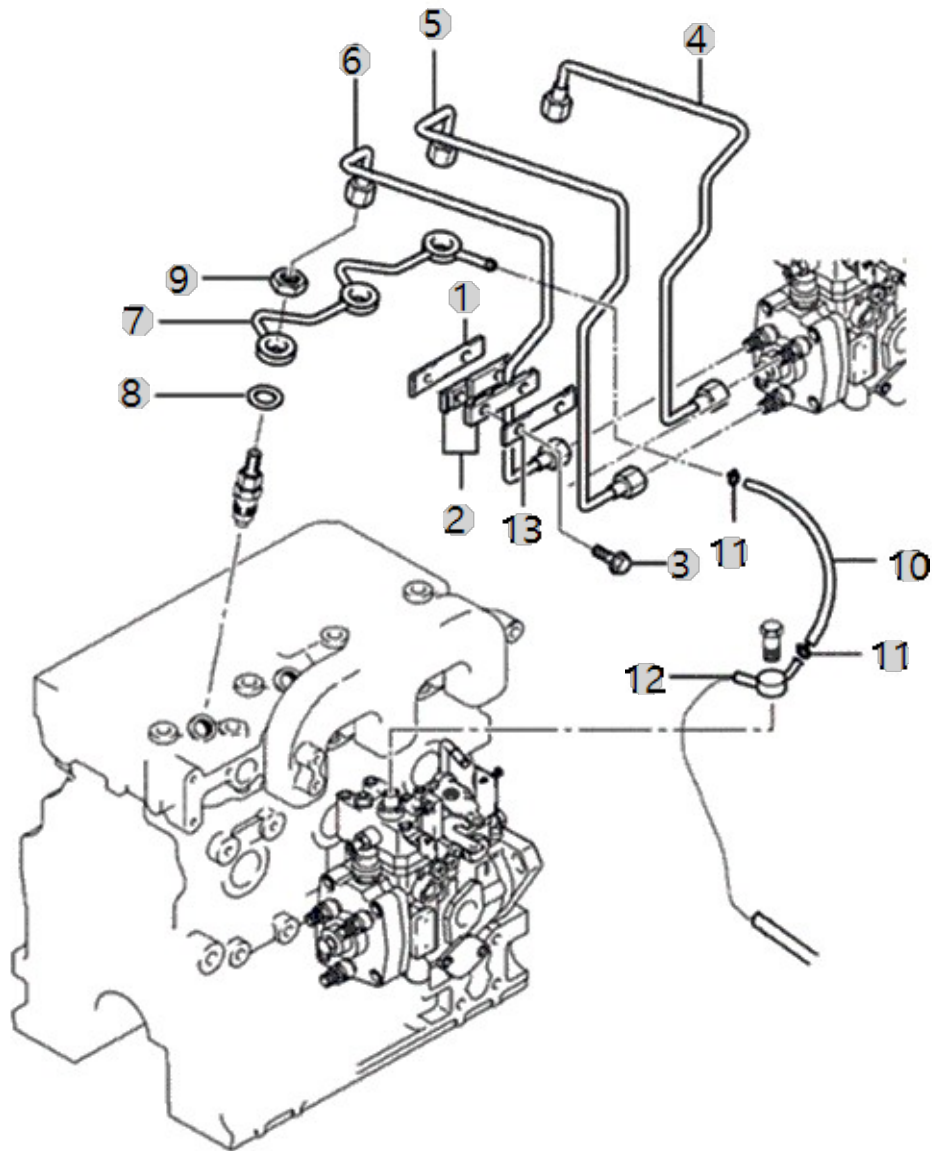

A13_002

A1700N4-ETR_5
(AB00324)

PLUMBING, FUEL

Year/Month

2022-12-16