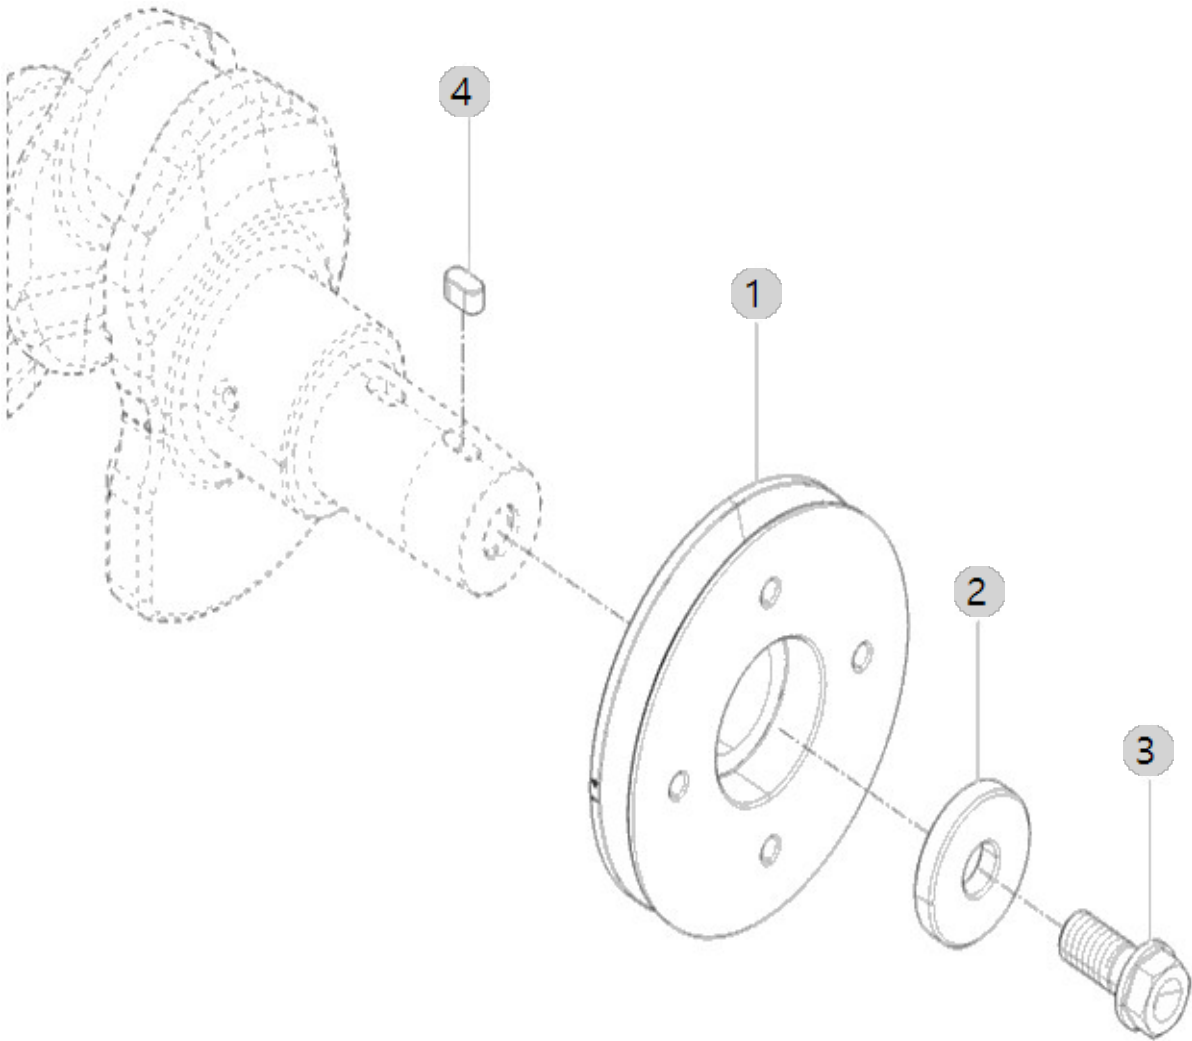

A1700N4-ETR_5
(AB00324)

CRANK SHAFT PULLEY

Year/Month

2022-12-16

A04_004

A1700N4-ETR_5
(AB00324)

GLOW PLUG ASS'Y OPTION

Year/Month