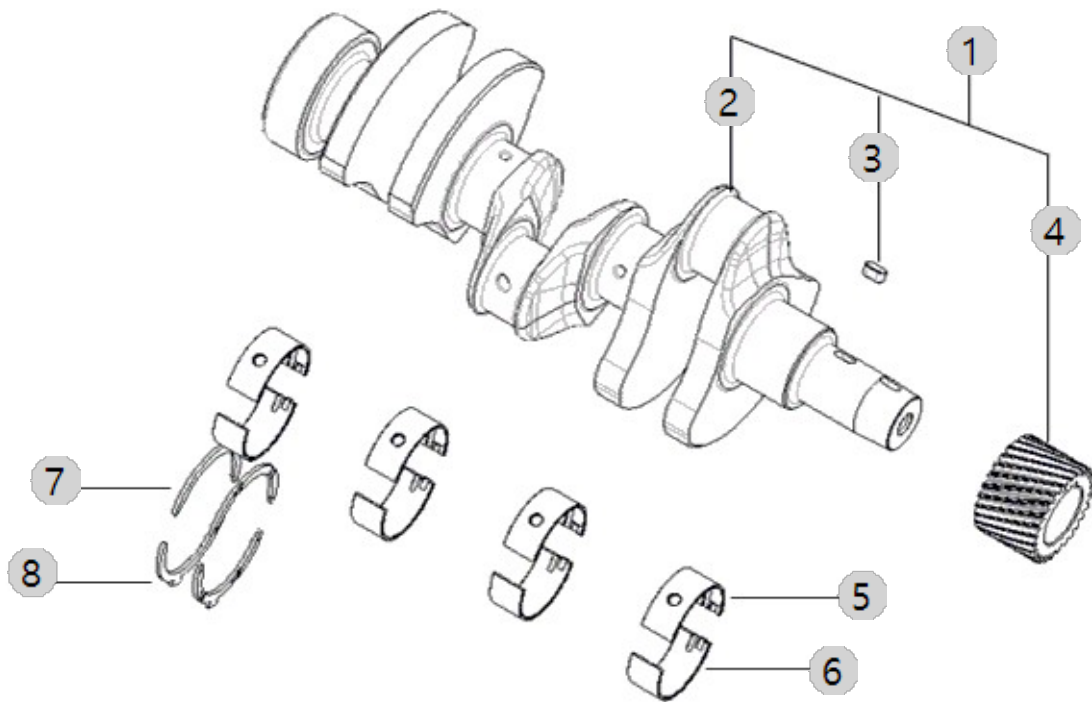

A05_003

A1700N4-ETR_5
(AB00324)

CRANK SHAFT ASS'Y OPTION

Year/Month

2022-12-16