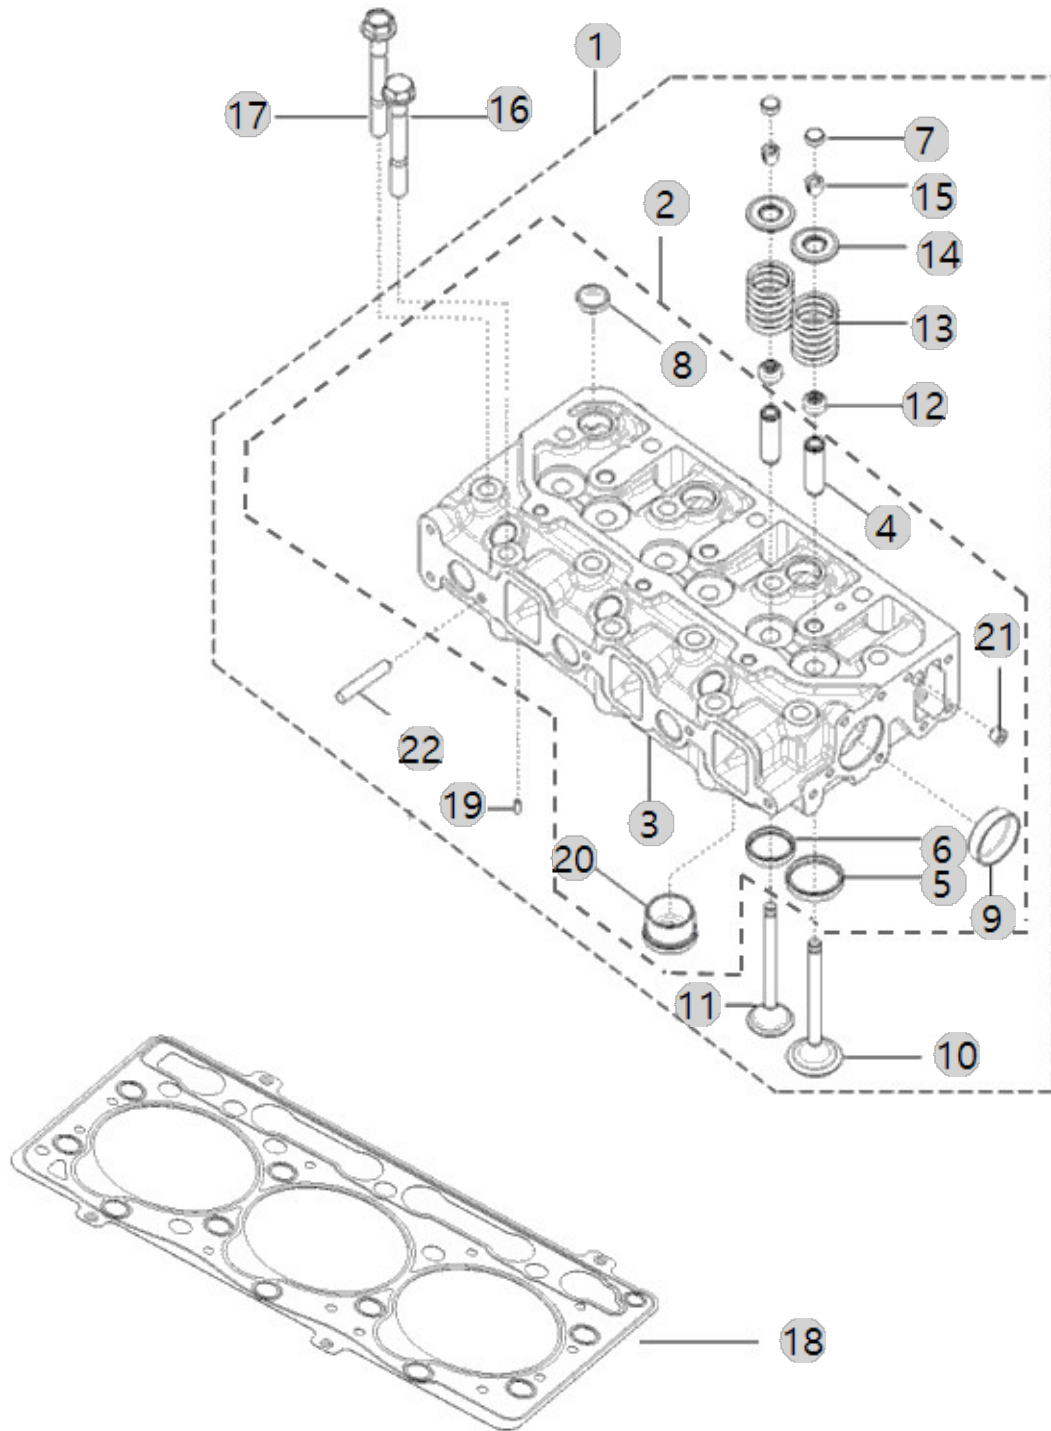

A20_007

A1700N4-ETR_5
(AB00324)

HEAD, CYLINDER

Year/Month

2022-12-16