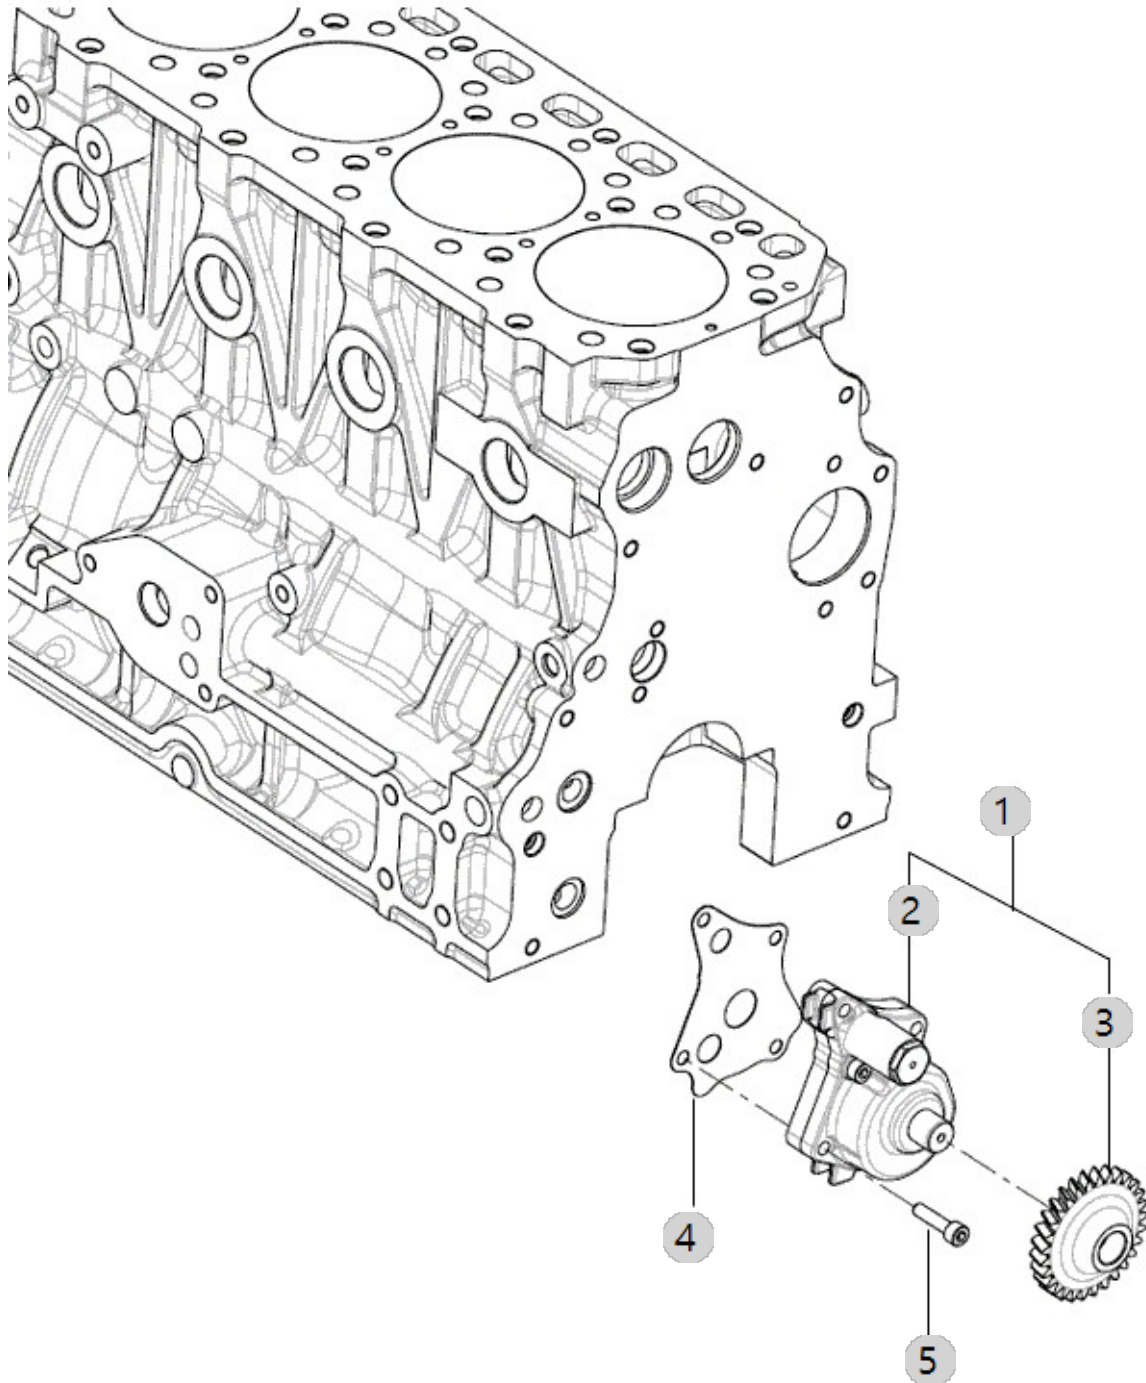

A28_001

A1700N4-ETR_5
(AB00324)

PUMP, LUBRICATING OIL

Year/Month

2022-12-16