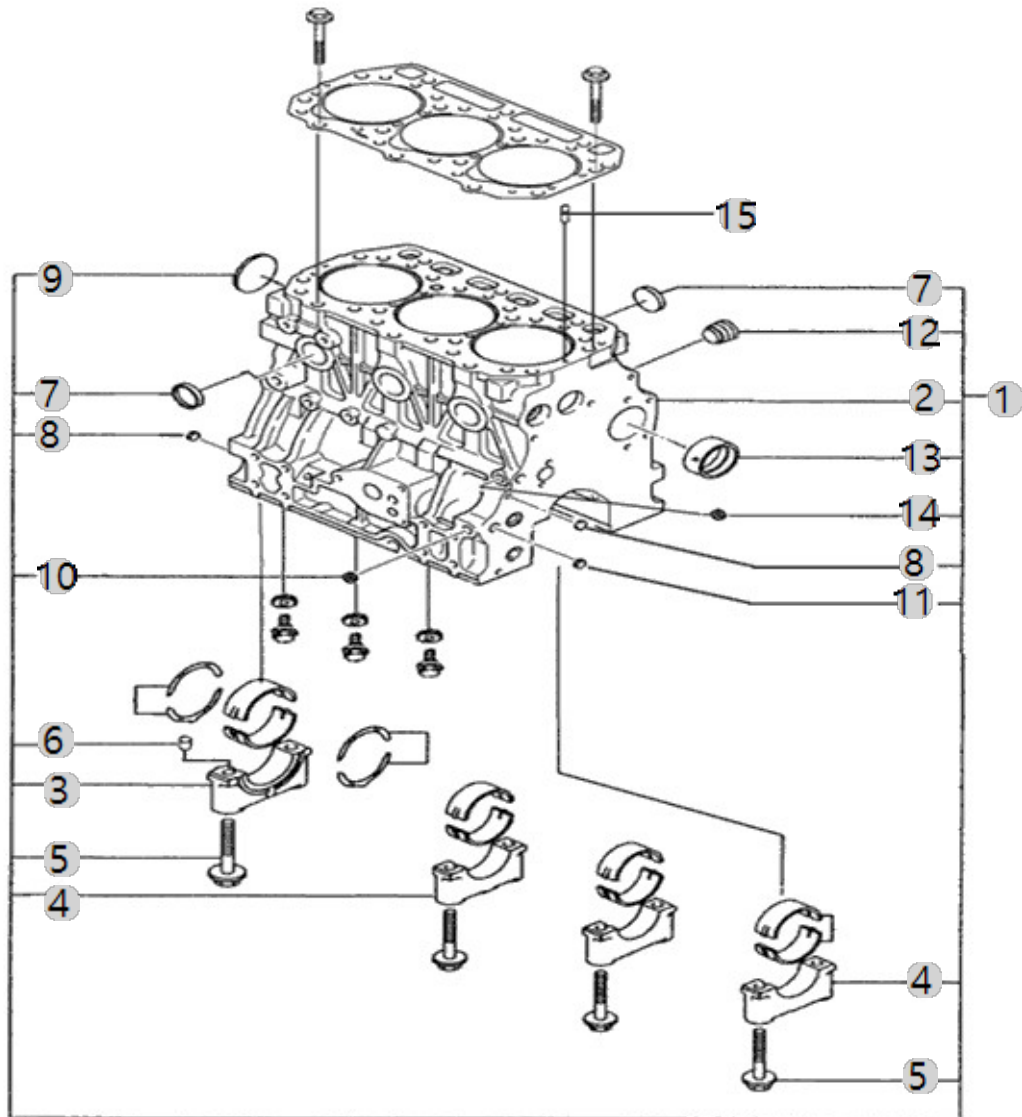

A01_004

A1700N4-ETR_5
(AB00324)

CYLINDER BLOCK

Year/Month

2022-12-16