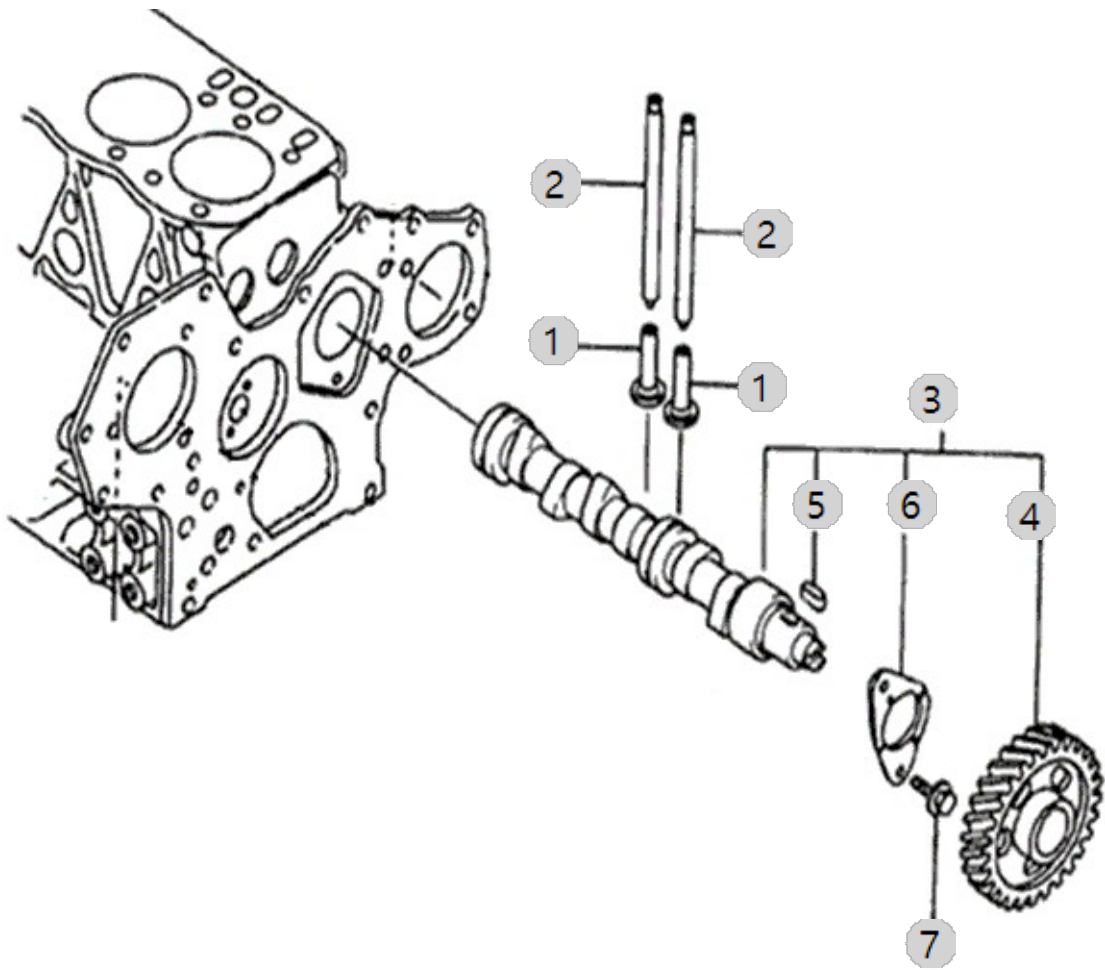

A07_002

A1700N4-ETR_5
(AB00324)

CAMSHAFT

Year/Month

2022-12-16