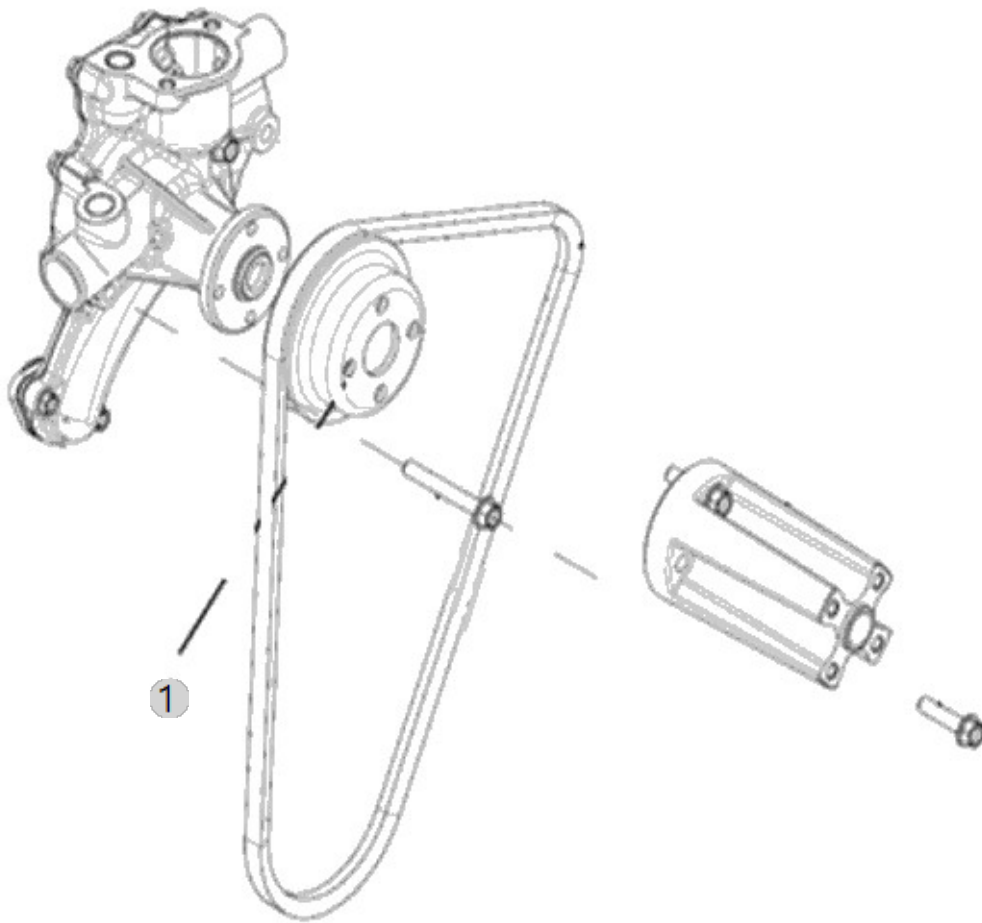

A02_005

A1700N4-ETR_5
(AB00324)

DRIVE PULLY

Year/Month

2022-12-16