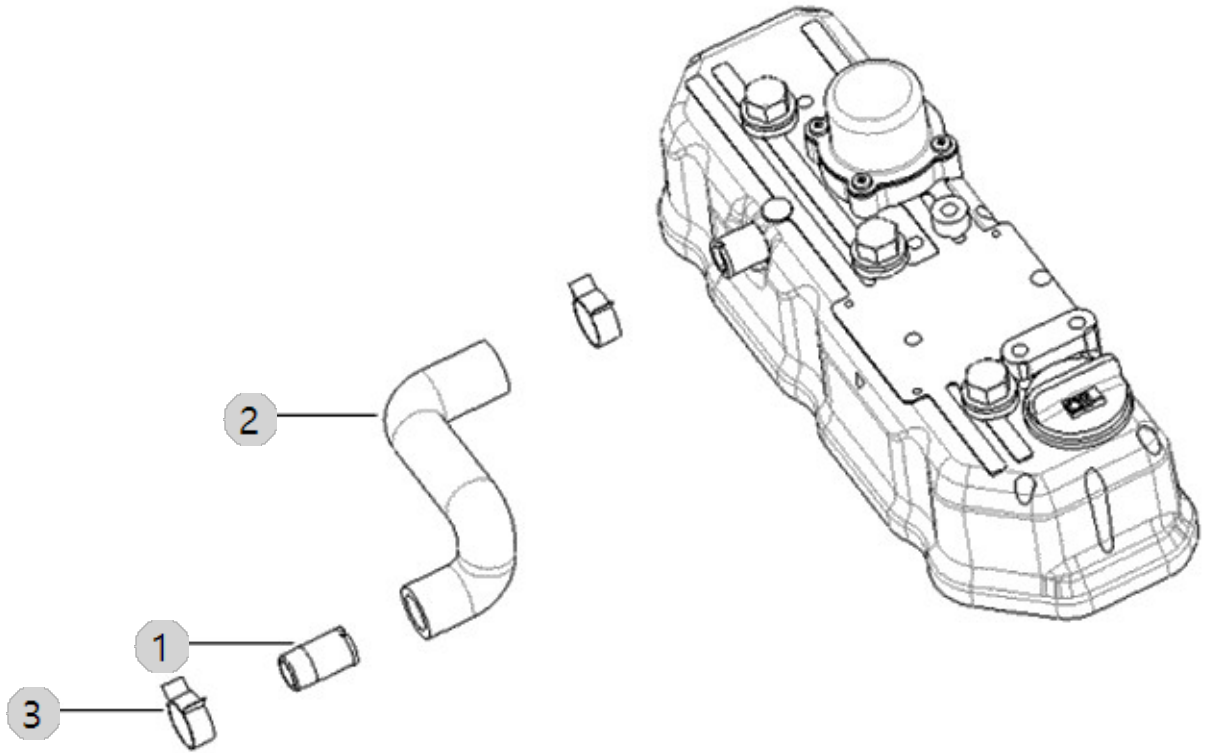

A06_002

A1700N4-ETR_5
(AB00324)

BREATHER OPTION

Year/Month

2022-12-16